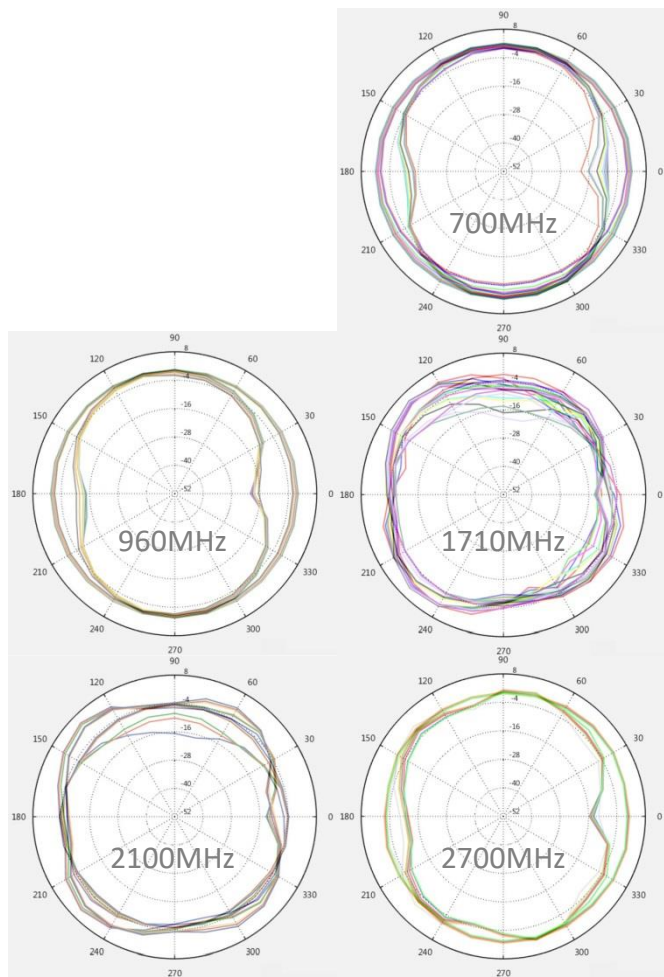

4G LTE Outdoor Antenna

AOA-4GP

Frequency Range	698-960MHz 1710-2700MHz
Gain	2/5dBi
V.S.W.R	< 4.5
Radiation	Omni
Horizontal Beam width	360
Vertical Beam width	16
Polarization	Vertical
Maximum Input Power	50W

Impedance	50ohm
Connector	N male
Antenna Material	UV Plastic
Dimensions	Ø22 x 221mm
Weight	55g
Operating Temperature	-40 - 70
Rated wind velocity	40m/s