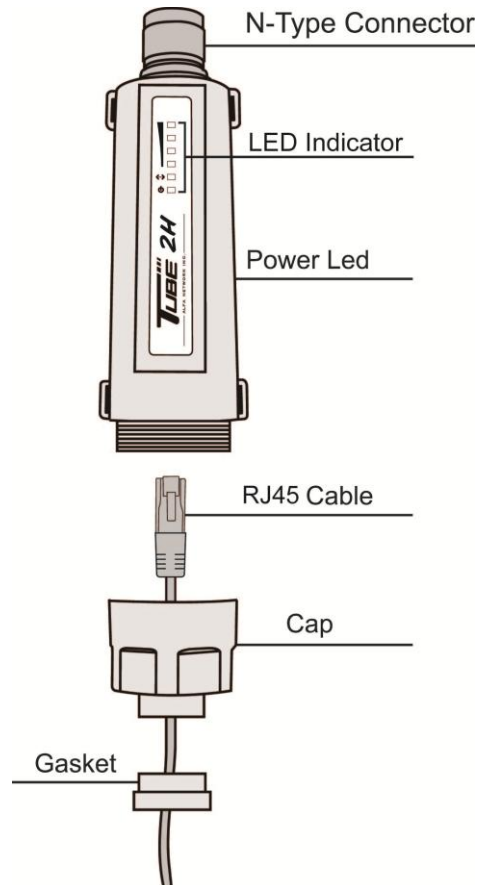

Tube 2H

802.11n Long-Rang Outdoor AP/CPE with

Specification:

Standard	IEEE 802.11n, IEEE 802.11bg(mixed mode)
MAC/BB Processor	AR9331
Frequency Band	2.4GHz ISM Band
Data Rate	802.11bg: Up to 54Mbps 802.11n: Up to 150Mbps
LED indicators	Power /Link/Ethernet/Signal
Ethernet interface	One 10/100 BASE-T RJ-45 Ethernet connector
Transmitter Power	Up to 500mW
Receive Sensitivity	-91dBm@802.11n -95dBm@802.11bg
Antenna	N-male external antenna connector
Security	Wired Equivalent Privacy (WEP) data encryption Dynamic WEP key exchange WEP64/128, WPA, WPA2 802.1x
Power	PoE 12V / 1A (Support up to 18V)
Operating Temperature	-20°C ~ 65 °C
Storage Temperature	-10°C ~ 70 °C
Humidity	5~90% (non-condensing)

Accessory included : PoE 12VDC & Plastic Straps

Alfa Network Inc.,
4F-1 No. 106, Rueiguang Rd.,
Neihu District,
Taipei City, Taiwan.
<http://www.alfa.com.tw>
sales@alfa.com.tw