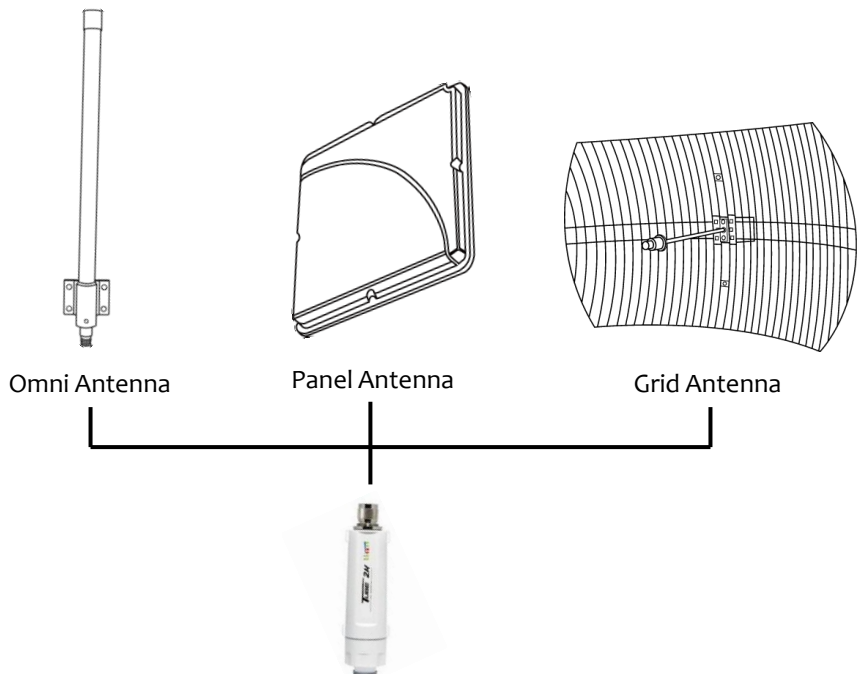

Tube 2H

802.11n Long-Rang Outdoor AP/CPE

Tube2H is the 802.11n 2.4GHz Outdoor Application AP/CPE. Tube2H come with N type male connector for various antenna use for different environment. The Tube2H also support passive PoE allowing easy installation without any environment limitation.

Tube 2H

802.11n Long-Rang Outdoor AP/CPE with

Specification:

Standard	IEEE 802.11n, IEEE 802.11bg(mixed mode)
MAC/BB Processor	AR9331
Frequency Band	2.4GHz ISM Band
Data Rate	802.11bg: Up to 54Mbps 802.11n: Up to 150Mbps
LED indicators	Power /Link/Ethernet/Signal
Ethernet interface	One 10/100 BASE-T RJ-45 Ethernet connector
Transmitter Power	Up to 500mW
Receive Sensitivity	-91dBm@802.11n -95dBm@802.11bg
Antenna	N-male external antenna connector
Security	Wired Equivalent Privacy (WEP) data encryption Dynamic WEP key exchange WEP64/128, WPA, WPA2 802.1x
Power	PoE 12V / 1A (Support up to 18V)
Operating Temperature	-20°C ~ 65 °C
Storage Temperature	-10°C ~ 70 °C
Humidity	5~90% (non-condensing)